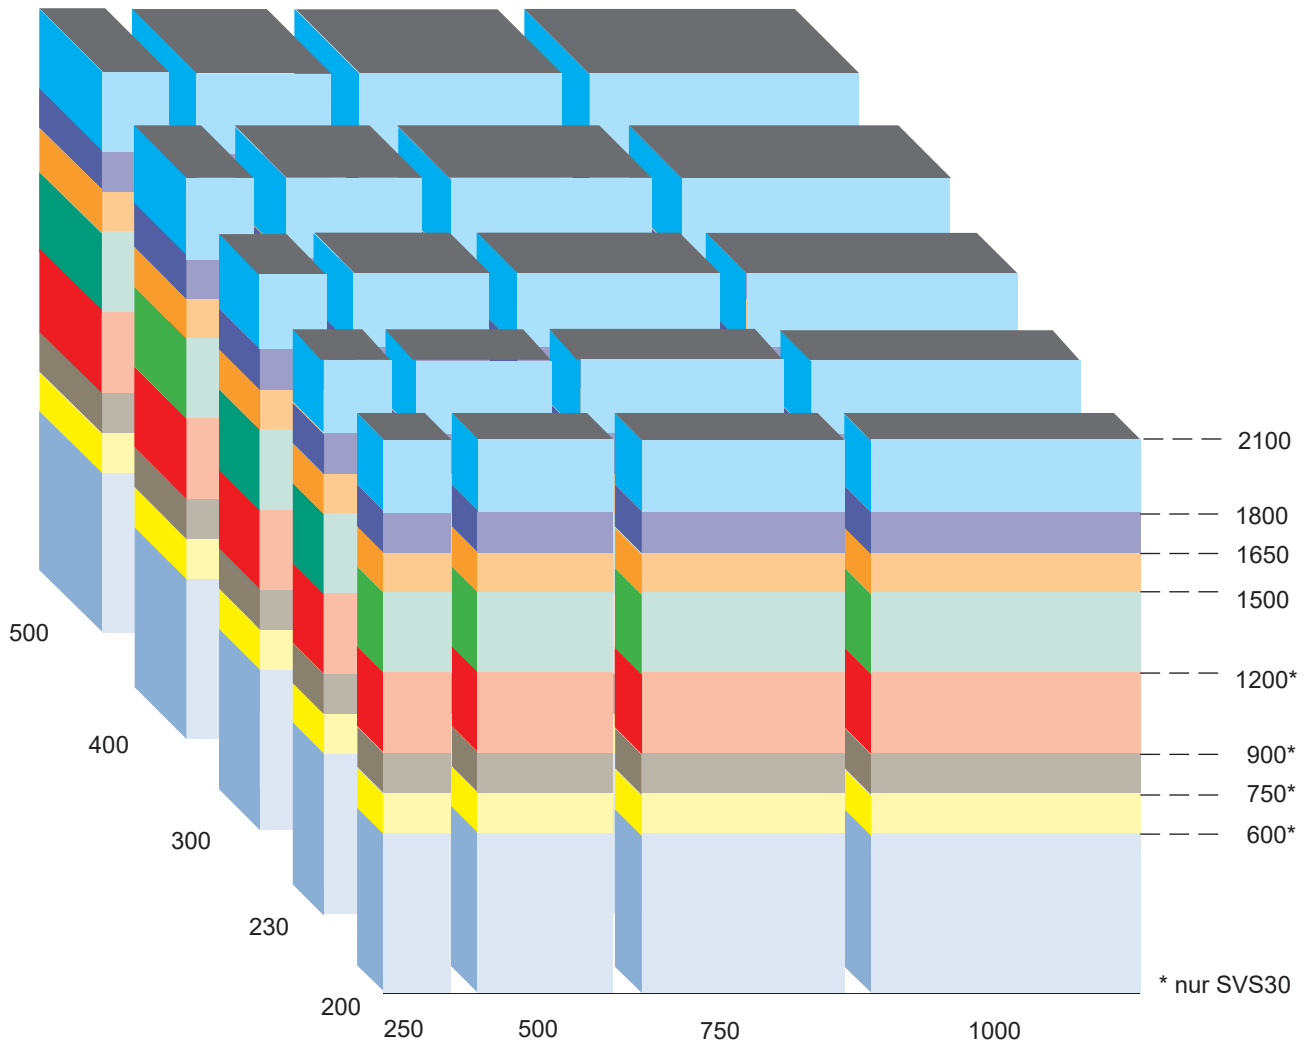

Standard Panels Interior Dimensions [mm]

Floor Standing Cabinets SVS 30/90

Wall Hanging Cabinets AWS 30/90